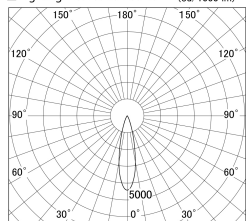

■ Lighting Distribution Curve (cd/1000 lm)