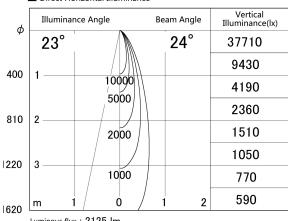

Item no. DD161-2025MB9027-FX-TL

Series Name: AMMA Φ80 series Lens type Fixed Antiglare (DD161-AG-FX)

■ Lighting Distribution Curve (cd/1000 lm)

Installation	Recessed mount
Type	AMMA Φ80 series Lens type Fixed Antiglare (DD161-AG-FX)
Fixture wattage	21W
Beam angle	24
Color Temp.	2700K
CRI	Ra>90
Luminous	2123 lm
Body	Die-cast aluminum alloy
Body finish	N/A
Trim finish	Black
Reflector finish	Mirror
IP Rate	IP20
Light source	COB module
Input Voltage	AC220~240V
Dimming Type	Non-Dimmable
Certificate	CE,CCC
Cut Hole	80mm