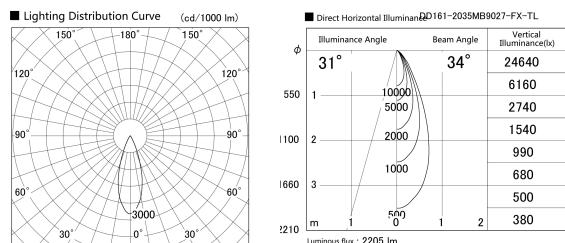

Item no. DD161-2035MB9027-FX-TL

Series Name: AMMA Φ80 series Lens type Fixed Antiglare (DD161-AG-FX)

Installation	Recessed mount
Type	AMMA Φ80 series Lens type Fixed Antiglare (DD161-AG-FX)
Fixture wattage	21W
Beam angle	34
Color Temp.	2700K
CRI	Ra>90
Luminous	2207 lm
Body	Die-cast aluminum alloy
Body finish	N/A
Trim finish	Black
Reflector finish	Mirror
IP Rate	IP20
Light source	COB module
Input Voltage	AC220~240V
Dimming Type	Non-Dimmable
Certificate	CE,CCC
Cut Hole	80mm