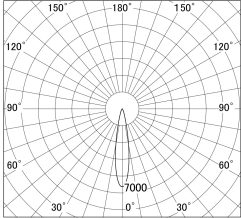

■ Lighting Distribution Curve (cd/1000 lm)