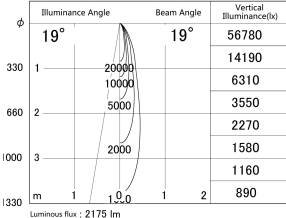

Item no. DD161-2520MB9027-FX-TL

Series Name: AMMA Φ80 series Lens type Fixed Antiglare (DD161-AG-FX)

■ Lighting Distribution Curve (cd/1000 lm)

Installation	Recessed mount
Type	AMMA Φ80 series Lens type Fixed Antiglare (DD161-AG-FX)
Fixture wattage	24W
Beam angle	19
Color Temp.	2700K
CRI	Ra>90
Luminous	2176 lm
Body	Die-cast aluminum alloy
Body finish	N/A
Trim finish	Black
Reflector finish	Mirror
IP Rate	IP20
Light source	COB module
Input Voltage	AC220~240V
Dimming Type	Non-Dimmable
Certificate	CE,CCC
Cut Hole	80mm