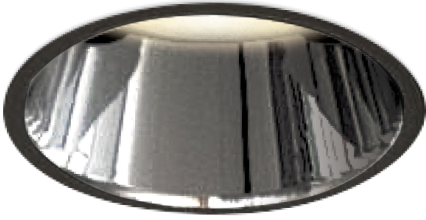

Item no. DD161-2520MB9027-FX-TL

Series Name: AMMA Φ80 series Lens type Fixed Antiglare (DD161-AG-FX)