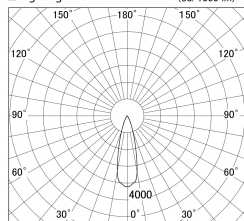

Installation	Recessed mount
Type	AMMA Φ80 series Lens type Fixed Antiglare (DD161-AG-FX)
Fixture wattage	24W
Beam angle	28
Color Temp.	2700K
CRI	Ra>90
Luminous	2710 lm
Body	Die-cast aluminum alloy
Body finish	N/A
Trim finish	Black
Reflector finish	Mirror
IP Rate	IP20
Light source	COB module
Input Voltage	AC220~240V
Dimming Type	Non-Dimmable
Certificate	CE,CCC
Cut Hole	80mm

■ Lighting Distribution Curve (cd/1000 lm)