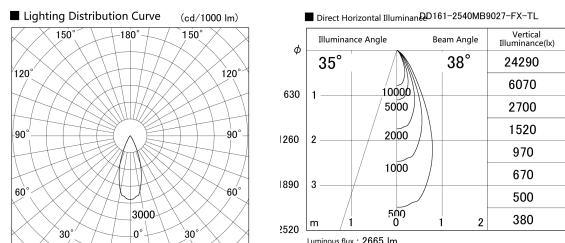

Item no. DD161-2540MB9027-FX-TL

Series Name: AMMA Φ80 series Lens type Fixed Antiglare (DD161-AG-FX)

Installation	Recessed mount
Type	AMMA Φ80 series Lens type Fixed Antiglare (DD161-AG-FX)
Fixture wattage	24W
Beam angle	38
Color Temp.	2700K
CRI	Ra>90
Luminous	2667 lm
Body	Die-cast aluminum alloy
Body finish	N/A
Trim finish	Black
Reflector finish	Mirror
IP Rate	IP20
Light source	COB module
Input Voltage	AC220~240V
Dimming Type	Non-Dimmable
Certificate	CE,CCC
Cut Hole	80mm