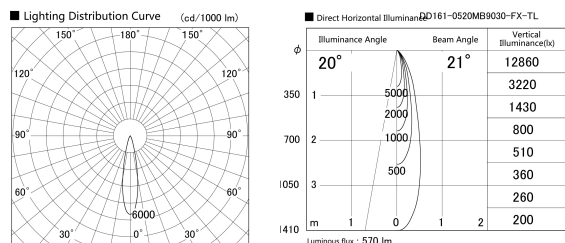

Item no. DD161-0520MB9030-FX-TL

Series Name: AMMA Φ80 series Lens type Fixed Antiglare (DD161-AG-FX)

Installation	Recessed mount
Type	AMMA Φ80 series Lens type Fixed Antiglare (DD161-AG-FX)
Fixture wattage	5W
Beam angle	21
Color Temp.	3000K
CRI	Ra>90
Luminous	571 lm
Body	Die-cast aluminum alloy
Body finish	N/A
Trim finish	Black
Reflector finish	Mirror
IP Rate	IP20
Light source	COB module
Input Voltage	AC220~240V
Dimming Type	Non-Dimmable
Certificate	CE,CCC
Cut Hole	80mm