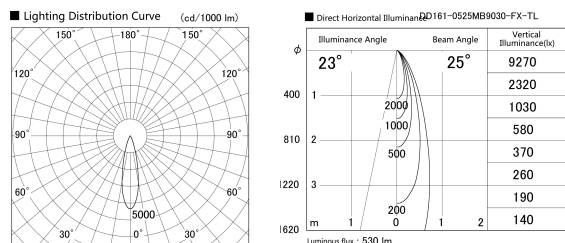

Item no. DD161-0525MB9030-FX-TL

Series Name: AMMA Φ 80 series Lens type Fixed Antiglare (DD161-AG-FX)

Installation	Recessed mount
Type	AMMA Φ 80 series Lens type Fixed Antiglare (DD161-AG-FX)
Fixture wattage	5W
Beam angle	25
Color Temp.	3000K
CRI	Ra>90
Luminous	531 lm
Body	Die-cast aluminum alloy
Body finish	N/A
Trim finish	Black
Reflector finish	Mirror
IP Rate	IP20
Light source	COB module
Input Voltage	AC220~240V
Dimming Type	Non-Dimmable
Certificate	CE,CCC
Cut Hole	80mm