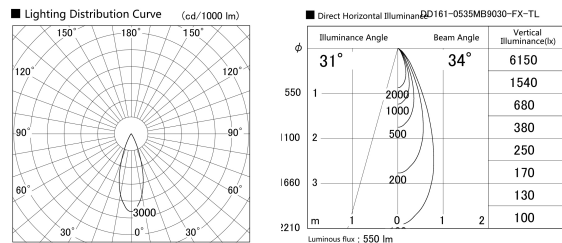

Item no. DD161-0535MB9030-FX-TL

Series Name: AMMA Φ80 series Lens type
Fixed Antiglare (DD161-AG-FX)

Installation	Recessed mount
Type	AMMA Φ80 series Lens type Fixed Antiglare (DD161-AG-FX)
Fixture wattage	5W
Beam angle	34
Color Temp.	3000K
CRI	Ra>90
Luminous	552 lm
Body	Die-cast aluminum alloy
Body finish	N/A
Trim finish	Black
Reflector finish	Mirror
IP Rate	IP20
Light source	COB module
Input Voltage	AC220~240V
Dimming Type	Non-Dimmable
Certificate	CE,CCC
Cut Hole	80mm