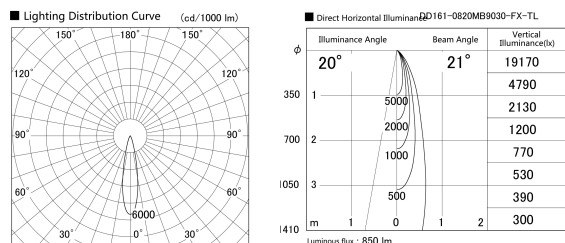

Item no. DD161-0820MB9030-FX-TL

Series Name: AMMA Φ80 series Lens type Fixed Antiglare (DD161-AG-FX)

Installation	Recessed mount
Type	AMMA Φ80 series Lens type Fixed Antiglare (DD161-AG-FX)
Fixture wattage	7.5W
Beam angle	21
Color Temp.	3000K
CRI	Ra>90
Luminous	851 lm
Body	Die-cast aluminum alloy
Body finish	N/A
Trim finish	Black
Reflector finish	Mirror
IP Rate	IP20
Light source	COB module
Input Voltage	AC220~240V
Dimming Type	Non-Dimmable
Certificate	CE,CCC
Cut Hole	80mm