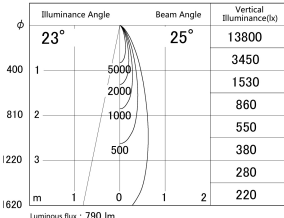

Item no. DD161-0825MB9030-FX-TL

Series Name: AMMA Φ80 series Lens type Fixed Antiglare (DD161-AG-FX)

■ Lighting Distribution Curve (cd/1000 lm)

Installation	Recessed mount
Type	AMMA Φ80 series Lens type Fixed Antiglare (DD161-AG-FX)
Fixture wattage	7.5W
Beam angle	25
Color Temp.	3000K
CRI	Ra>90
Luminous	791 lm
Body	Die-cast aluminum alloy
Body finish	N/A
Trim finish	Black
Reflector finish	Mirror
IP Rate	IP20
Light source	COB module
Input Voltage	AC220~240V
Dimming Type	Non-Dimmable
Certificate	CE,CCC
Cut Hole	80mm