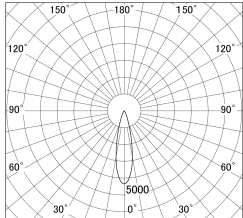

■ Lighting Distribution Curve (cd/1000 lm)