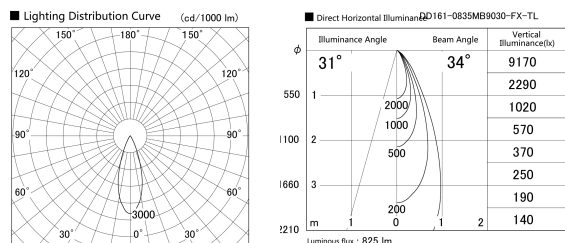

Item no. DD161-0835MB9030-FX-TL

Series Name: AMMA  $\Phi$ 80 series Lens type Fixed Antiglare (DD161-AG-FX)

Installation	Recessed mount
Type	AMMA $\Phi$ 80 series Lens type Fixed Antiglare (DD161-AG-FX)
Fixture wattage	7.5W
Beam angle	34
Color Temp.	3000K
CRI	Ra>90
Luminous	823 lm
Body	Die-cast aluminum alloy
Body finish	N/A
Trim finish	Black
Reflector finish	Mirror
IP Rate	IP20
Light source	COB module
Input Voltage	AC220~240V
Dimming Type	Non-Dimmable
Certificate	CE,CCC
Cut Hole	80mm