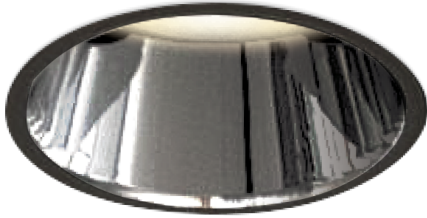

Item no. DD161-0845MB9030-FX-TL

Series Name: AMMA Φ80 series Lens type
Fixed Antiglare (DD161-AG-FX)