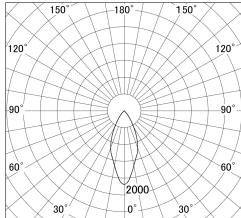

■ Lighting Distribution Curve (cd/1000 lm)