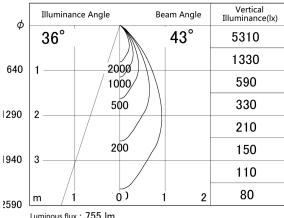

Item no. DD161-0845MB9030-FX-TL

Series Name: AMMA Φ80 series Lens type
Fixed Antiglare (DD161-AG-FX)

■ Lighting Distribution Curve (cd/1000 lm)

Installation	Recessed mount
Type	AMMA Φ80 series Lens type Fixed Antiglare (DD161-AG-FX)
Fixture wattage	7.5W
Beam angle	43
Color Temp.	3000K
CRI	Ra>90
Luminous	755 lm
Body	Die-cast aluminum alloy
Body finish	N/A
Trim finish	Black
Reflector finish	Mirror
IP Rate	IP20
Light source	COB module
Input Voltage	AC220~240V
Dimming Type	Non-Dimmable
Certificate	CE,CCC
Cut Hole	80mm