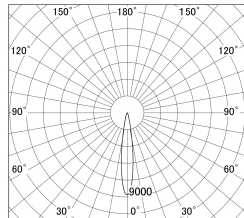

■ Lighting Distribution Curve (cd/1000 lm)