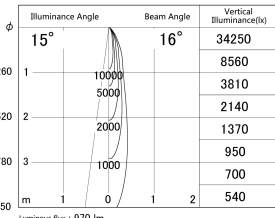

Item no. DD161-1015MB9030-FX-TL

Series Name: AMMA Φ80 series Lens type Fixed Antiglare (DD161-AG-FX)

■ Lighting Distribution Curve (cd/1000 lm)

Installation	Recessed mount
Type	AMMA Φ80 series Lens type Fixed Antiglare (DD161-AG-FX)
Fixture wattage	10.5W
Beam angle	16
Color Temp.	3000K
CRI	Ra>90
Luminous	971 lm
Body	Die-cast aluminum alloy
Body finish	N/A
Trim finish	Black
Reflector finish	Mirror
IP Rate	IP20
Light source	COB module
Input Voltage	AC220~240V
Dimming Type	Non-Dimmable
Certificate	CE,CCC
Cut Hole	80mm