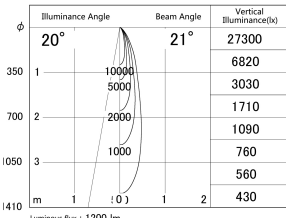

Item no. DD161-1020MB9030-FX-TL

Series Name: AMMA Φ80 series Lens type Fixed Antiglare (DD161-AG-FX)

■ Lighting Distribution Curve (cd/1000 lm)

Installation	Recessed mount
Type	AMMA Φ80 series Lens type Fixed Antiglare (DD161-AG-FX)
Fixture wattage	10.5W
Beam angle	21
Color Temp.	3000K
CRI	Ra>90
Luminous	1199 lm
Body	Die-cast aluminum alloy
Body finish	N/A
Trim finish	Black
Reflector finish	Mirror
IP Rate	IP20
Light source	COB module
Input Voltage	AC220~240V
Dimming Type	Non-Dimmable
Certificate	CE,CCC
Cut Hole	80mm