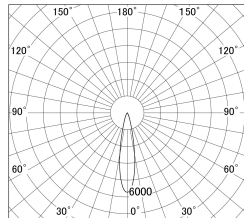

■ Lighting Distribution Curve (cd/1000 lm)