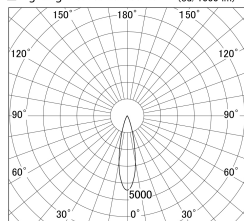

Installation	Recessed mount
Type	AMMA Φ80 series Lens type Fixed Antiglare (DD161-AG-FX)
Fixture wattage	10.5W
Beam angle	24
Color Temp.	3000K
CRI	Ra>90
Luminous	1125 lm
Body	Die-cast aluminum alloy
Body finish	N/A
Trim finish	Black
Reflector finish	Mirror
IP Rate	IP20
Light source	COB module
Input Voltage	AC220~240V
Dimming Type	Non-Dimmable
Certificate	CE,CCC
Cut Hole	80mm

■ Lighting Distribution Curve (cd/1000 lm)