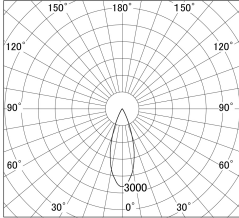

■ Lighting Distribution Curve (cd/1000 lm)