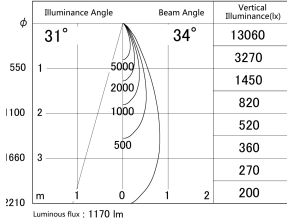

Item no. DD161-1035MB9030-FX-TL

Series Name: AMMA Φ80 series Lens type Fixed Antiglare (DD161-AG-FX)

■ Lighting Distribution Curve (cd/1000 lm)

Installation	Recessed mount
Type	AMMA Φ80 series Lens type Fixed Antiglare (DD161-AG-FX)
Fixture wattage	10.5W
Beam angle	34
Color Temp.	3000K
CRI	Ra>90
Luminous	1170 lm
Body	Die-cast aluminum alloy
Body finish	N/A
Trim finish	Black
Reflector finish	Mirror
IP Rate	IP20
Light source	COB module
Input Voltage	AC220~240V
Dimming Type	Non-Dimmable
Certificate	CE,CCC
Cut Hole	80mm