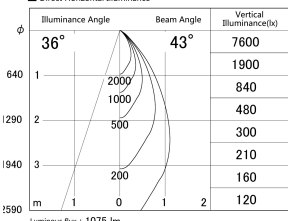

Item no. DD161-1045MB9030-FX-TL

Series Name: AMMA Φ80 series Lens type Fixed Antiglare (DD161-AG-FX)

■ Lighting Distribution Curve (cd/1000 lm)

Installation	Recessed mount
Type	AMMA Φ80 series Lens type Fixed Antiglare (DD161-AG-FX)
Fixture wattage	10.5W
Beam angle	43
Color Temp.	3000K
CRI	Ra>90
Luminous	1074 lm
Body	Die-cast aluminum alloy
Body finish	N/A
Trim finish	Black
Reflector finish	Mirror
IP Rate	IP20
Light source	COB module
Input Voltage	AC220~240V
Dimming Type	Non-Dimmable
Certificate	CE,CCC
Cut Hole	80mm