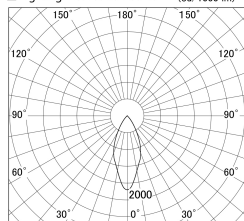

■ Lighting Distribution Curve (cd/1000 lm)