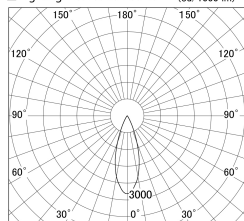

Installation	Recessed mount
Type	AMMA Φ80 series Lens type Fixed Antiglare (DD161-AG-FX)
Fixture wattage	14W
Beam angle	34
Color Temp.	3000K
CRI	Ra>90
Luminous	1613 lm
Body	Die-cast aluminum alloy
Body finish	N/A
Trim finish	Black
Reflector finish	Mirror
IP Rate	IP20
Light source	COB module
Input Voltage	AC220~240V
Dimming Type	Non-Dimmable
Certificate	CE,CCC
Cut Hole	80mm

■ Lighting Distribution Curve (cd/1000 lm)