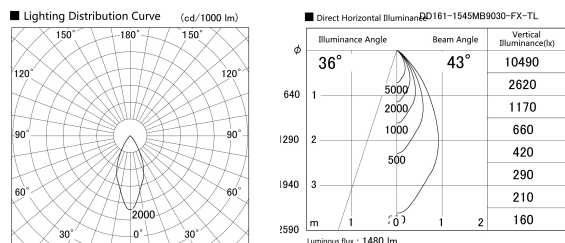

Item no. DD161-1545MB9030-FX-TL

Series Name: AMMA Φ80 series Lens type Fixed Antiglare (DD161-AG-FX)

Installation	Recessed mount
Type	AMMA Φ80 series Lens type Fixed Antiglare (DD161-AG-FX)
Fixture wattage	14W
Beam angle	43
Color Temp.	3000K
CRI	Ra>90
Luminous	1482 lm
Body	Die-cast aluminum alloy
Body finish	N/A
Trim finish	Black
Reflector finish	Mirror
IP Rate	IP20
Light source	COB module
Input Voltage	AC220~240V
Dimming Type	Non-Dimmable
Certificate	CE,CCC
Cut Hole	80mm