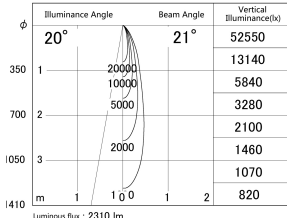

Item no. DD161-2020MB9030-FX-TL

Series Name: AMMA Φ80 series Lens type Fixed Antiglare (DD161-AG-FX)

■ Lighting Distribution Curve (cd/1000 lm)

Installation	Recessed mount
Type	AMMA Φ80 series Lens type Fixed Antiglare (DD161-AG-FX)
Fixture wattage	21W
Beam angle	21
Color Temp.	3000K
CRI	Ra>90
Luminous	2308 lm
Body	Die-cast aluminum alloy
Body finish	N/A
Trim finish	Black
Reflector finish	Mirror
IP Rate	IP20
Light source	COB module
Input Voltage	AC220~240V
Dimming Type	Non-Dimmable
Certificate	CE,CCC
Cut Hole	80mm