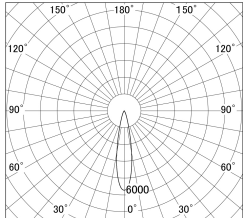

■ Lighting Distribution Curve (cd/1000 lm)