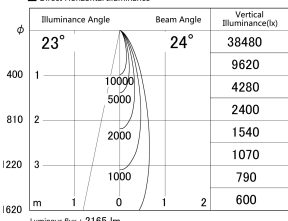

Item no. DD161-2025MB9030-FX-TL

Series Name: AMMA Φ80 series Lens type Fixed Antiglare (DD161-AG-FX)

■ Lighting Distribution Curve (cd/1000 lm)

Installation	Recessed mount
Type	AMMA Φ80 series Lens type Fixed Antiglare (DD161-AG-FX)
Fixture wattage	21W
Beam angle	24
Color Temp.	3000K
CRI	Ra>90
Luminous	2166 lm
Body	Die-cast aluminum alloy
Body finish	N/A
Trim finish	Black
Reflector finish	Mirror
IP Rate	IP20
Light source	COB module
Input Voltage	AC220~240V
Dimming Type	Non-Dimmable
Certificate	CE,CCC
Cut Hole	80mm