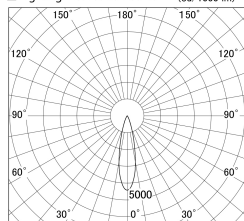

■ Lighting Distribution Curve (cd/1000 lm)