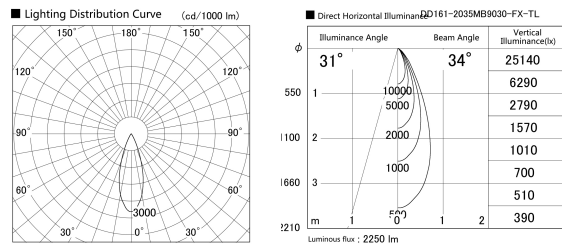

Item no. DD161-2035MB9030-FX-TL

Series Name: AMMA Φ80 series Lens type Fixed Antiglare (DD161-AG-FX)

Installation	Recessed mount
Type	AMMA Φ80 series Lens type Fixed Antiglare (DD161-AG-FX)
Fixture wattage	21W
Beam angle	34
Color Temp.	3000K
CRI	Ra>90
Luminous	2252 lm
Body	Die-cast aluminum alloy
Body finish	N/A
Trim finish	Black
Reflector finish	Mirror
IP Rate	IP20
Light source	COB module
Input Voltage	AC220~240V
Dimming Type	Non-Dimmable
Certificate	CE,CCC
Cut Hole	80mm