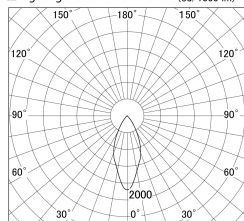

■ Lighting Distribution Curve (cd/1000 lm)