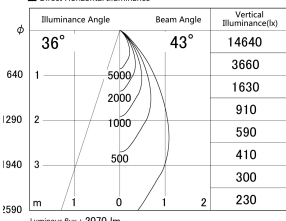

Item no. DD161-2045MB9030-FX-TL

Series Name: AMMA Φ80 series Lens type Fixed Antiglare (DD161-AG-FX)

■ Lighting Distribution Curve (cd/1000 lm)

Luminous flux : 2070 lm

Installation	Recessed mount
Type	AMMA Φ80 series Lens type Fixed Antiglare (DD161-AG-FX)
Fixture wattage	21W
Beam angle	43
Color Temp.	3000K
CRI	Ra>90
Luminous	2068 lm
Body	Die-cast aluminum alloy
Body finish	N/A
Trim finish	Black
Reflector finish	Mirror
IP Rate	IP20
Light source	COB module
Input Voltage	AC220~240V
Dimming Type	Non-Dimmable
Certificate	CE,CCC
Cut Hole	80mm