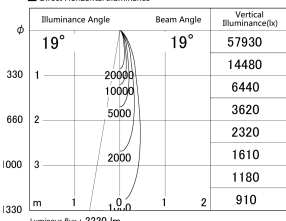

Item no. DD161-2520MB9030-FX-TL

Series Name: AMMA Φ80 series Lens type Fixed Antiglare (DD161-AG-FX)

■ Lighting Distribution Curve (cd/1000 lm)

Installation	Recessed mount
Type	AMMA Φ80 series Lens type Fixed Antiglare (DD161-AG-FX)
Fixture wattage	24W
Beam angle	19°
Color Temp.	3000K
CRI	Ra>90
Luminous	2220 lm
Body	Die-cast aluminum alloy
Body finish	N/A
Trim finish	Black
Reflector finish	Mirror
IP Rate	IP20
Light source	COB module
Input Voltage	AC220~240V
Dimming Type	Non-Dimmable
Certificate	CE,CCC
Cut Hole	80mm