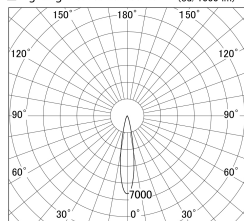

■ Lighting Distribution Curve (cd/1000 lm)