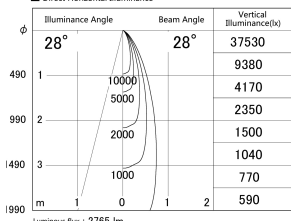

Item no. DD161-2525MB9030-FX-TL

Series Name: AMMA Φ80 series Lens type Fixed Antiglare (DD161-AG-FX)

■ Lighting Distribution Curve (cd/1000 lm)

Installation	Recessed mount
Type	AMMA Φ80 series Lens type Fixed Antiglare (DD161-AG-FX)
Fixture wattage	24W
Beam angle	28
Color Temp.	3000K
CRI	Ra>90
Luminous	2765 lm
Body	Die-cast aluminum alloy
Body finish	N/A
Trim finish	Black
Reflector finish	Mirror
IP Rate	IP20
Light source	COB module
Input Voltage	AC220~240V
Dimming Type	Non-Dimmable
Certificate	CE,CCC
Cut Hole	80mm