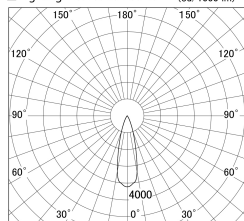

■ Lighting Distribution Curve (cd/1000 lm)