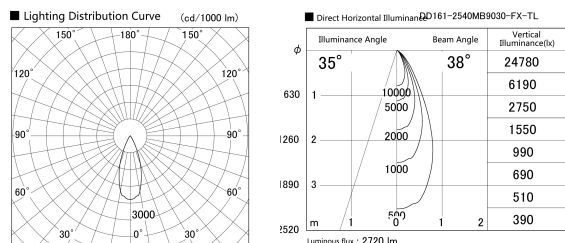

Item no. DD161-2540MB9030-FX-TL

Series Name: AMMA  $\Phi$ 80 series Lens type Fixed Antiglare (DD161-AG-FX)

Installation	Recessed mount
Type	AMMA $\Phi$ 80 series Lens type Fixed Antiglare (DD161-AG-FX)
Fixture wattage	24W
Beam angle	38
Color Temp.	3000K
CRI	Ra>90
Luminous	2721 lm
Body	Die-cast aluminum alloy
Body finish	N/A
Trim finish	Black
Reflector finish	Mirror
IP Rate	IP20
Light source	COB module
Input Voltage	AC220~240V
Dimming Type	Non-Dimmable
Certificate	CE,CCC
Cut Hole	80mm