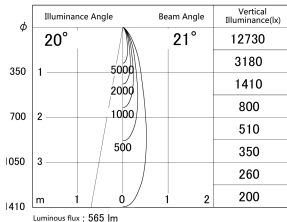

Item no. DD161-0520MB9035-FX-TL

Series Name: AMMA Φ80 series Lens type Fixed Antiglare (DD161-AG-FX)

■ Lighting Distribution Curve (cd/1000 lm)

Installation	Recessed mount
Type	AMMA Φ80 series Lens type Fixed Antiglare (DD161-AG-FX)
Fixture wattage	5W
Beam angle	21
Color Temp.	3500K
CRI	Ra>90
Luminous	565 lm
Body	Die-cast aluminum alloy
Body finish	N/A
Trim finish	Black
Reflector finish	Mirror
IP Rate	IP20
Light source	COB module
Input Voltage	AC220~240V
Dimming Type	Non-Dimmable
Certificate	CE,CCC
Cut Hole	80mm