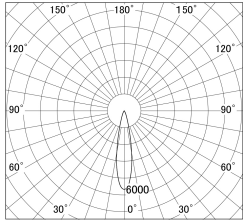

■ Lighting Distribution Curve (cd/1000 lm)