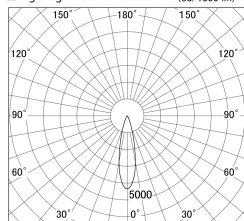

Installation	Recessed mount
Type	AMMA Φ80 series Lens type Fixed Antiglare (DD161-AG-FX)
Fixture wattage	5W
Beam angle	25
Color Temp.	3500K
CRI	Ra>90
Luminous	526 lm
Body	Die-cast aluminum alloy
Body finish	N/A
Trim finish	Black
Reflector finish	Mirror
IP Rate	IP20
Light source	COB module
Input Voltage	AC220~240V
Dimming Type	Non-Dimmable
Certificate	CE,CCC
Cut Hole	80mm

■ Lighting Distribution Curve (cd/1000 lm)