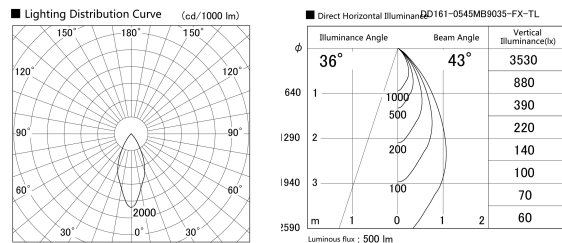

Item no. DD161-0545MB9035-FX-TL

Series Name: AMMA Φ80 series Lens type Fixed Antiglare (DD161-AG-FX)

Installation	Recessed mount
Type	AMMA Φ80 series Lens type Fixed Antiglare (DD161-AG-FX)
Fixture wattage	5W
Beam angle	43
Color Temp.	3500K
CRI	Ra>90
Luminous	502 lm
Body	Die-cast aluminum alloy
Body finish	N/A
Trim finish	Black
Reflector finish	Mirror
IP Rate	IP20
Light source	COB module
Input Voltage	AC220~240V
Dimming Type	Non-Dimmable
Certificate	CE,CCC
Cut Hole	80mm