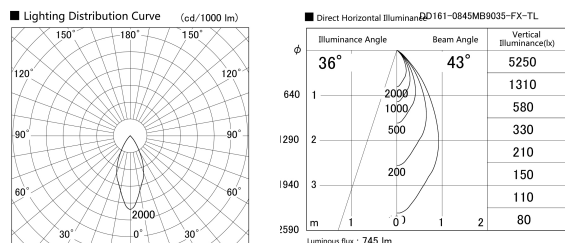

Item no. DD161-0845MB9035-FX-TL

Series Name: AMMA Φ80 series Lens type Fixed Antiglare (DD161-AG-FX)

Installation	Recessed mount
Type	AMMA Φ80 series Lens type Fixed Antiglare (DD161-AG-FX)
Fixture wattage	7.5W
Beam angle	43
Color Temp.	3500K
CRI	Ra>90
Luminous	747 lm
Body	Die-cast aluminum alloy
Body finish	N/A
Trim finish	Black
Reflector finish	Mirror
IP Rate	IP20
Light source	COB module
Input Voltage	AC220~240V
Dimming Type	Non-Dimmable
Certificate	CE,CCC
Cut Hole	80mm