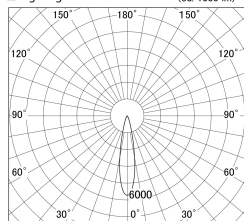

■ Lighting Distribution Curve (cd/1000 lm)