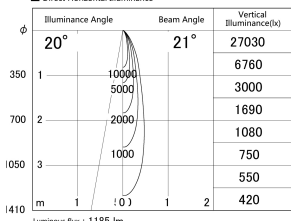

Item no. DD161-1020MB9035-FX-TL

Series Name: AMMA Φ80 series Lens type Fixed Antiglare (DD161-AG-FX)

■ Lighting Distribution Curve (cd/1000 lm)

Installation	Recessed mount
Type	AMMA Φ80 series Lens type Fixed Antiglare (DD161-AG-FX)
Fixture wattage	10.5W
Beam angle	21
Color Temp.	3500K
CRI	Ra>90
Luminous	1187 lm
Body	Die-cast aluminum alloy
Body finish	N/A
Trim finish	Black
Reflector finish	Mirror
IP Rate	IP20
Light source	COB module
Input Voltage	AC220~240V
Dimming Type	Non-Dimmable
Certificate	CE,CCC
Cut Hole	80mm