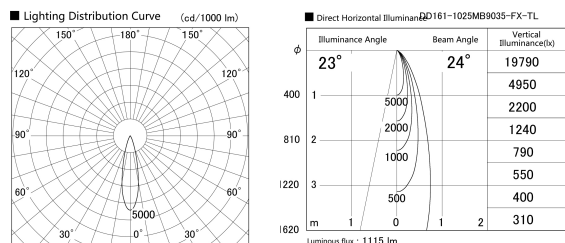

Item no. DD161-1025MB9035-FX-TL

Series Name: AMMA Φ80 series Lens type Fixed Antiglare (DD161-AG-FX)

Installation	Recessed mount
Type	AMMA Φ80 series Lens type Fixed Antiglare (DD161-AG-FX)
Fixture wattage	10.5W
Beam angle	24
Color Temp.	3500K
CRI	Ra>90
Luminous	1114 lm
Body	Die-cast aluminum alloy
Body finish	N/A
Trim finish	Black
Reflector finish	Mirror
IP Rate	IP20
Light source	COB module
Input Voltage	AC220~240V
Dimming Type	Non-Dimmable
Certificate	CE,CCC
Cut Hole	80mm