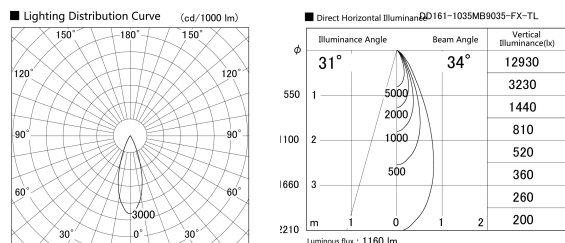

Item no. DD161-1035MB9035-FX-TL

Series Name: AMMA Φ80 series Lens type Fixed Antiglare (DD161-AG-FX)

Installation	Recessed mount
Type	AMMA Φ80 series Lens type Fixed Antiglare (DD161-AG-FX)
Fixture wattage	10.5W
Beam angle	34
Color Temp.	3500K
CRI	Ra>90
Luminous	1158 lm
Body	Die-cast aluminum alloy
Body finish	N/A
Trim finish	Black
Reflector finish	Mirror
IP Rate	IP20
Light source	COB module
Input Voltage	AC220~240V
Dimming Type	Non-Dimmable
Certificate	CE,CCC
Cut Hole	80mm