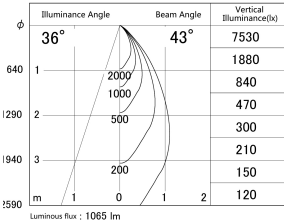

Item no. DD161-1045MB9035-FX-TL

Series Name: AMMA Φ80 series Lens type
Fixed Antiglare (DD161-AG-FX)

■ Lighting Distribution Curve (cd/1000 lm)

Installation	Recessed mount
Type	AMMA Φ80 series Lens type Fixed Antiglare (DD161-AG-FX)
Fixture wattage	10.5W
Beam angle	43
Color Temp.	3500K
CRI	Ra>90
Luminous	1063 lm
Body	Die-cast aluminum alloy
Body finish	N/A
Trim finish	Black
Reflector finish	Mirror
IP Rate	IP20
Light source	COB module
Input Voltage	AC220~240V
Dimming Type	Non-Dimmable
Certificate	CE,CCC
Cut Hole	80mm