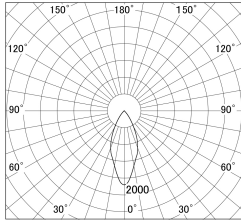

■ Lighting Distribution Curve (cd/1000 lm)