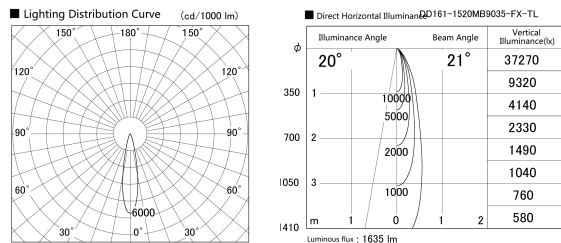

Item no. DD161-1520MB9035-FX-TL

Series Name: AMMA Φ80 series Lens type Fixed Antiglare (DD161-AG-FX)

Installation	Recessed mount
Type	AMMA Φ80 series Lens type Fixed Antiglare (DD161-AG-FX)
Fixture wattage	14W
Beam angle	21
Color Temp.	3500K
CRI	Ra>90
Luminous	1637 lm
Body	Die-cast aluminum alloy
Body finish	N/A
Trim finish	Black
Reflector finish	Mirror
IP Rate	IP20
Light source	COB module
Input Voltage	AC220~240V
Dimming Type	Non-Dimmable
Certificate	CE,CCC
Cut Hole	80mm