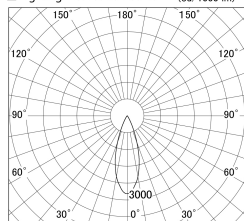

Installation	Recessed mount
Type	AMMA Φ80 series Lens type Fixed Antiglare (DD161-AG-FX)
Fixture wattage	14W
Beam angle	34
Color Temp.	3500K
CRI	Ra>90
Luminous	1597 lm
Body	Die-cast aluminum alloy
Body finish	N/A
Trim finish	Black
Reflector finish	Mirror
IP Rate	IP20
Light source	COB module
Input Voltage	AC220~240V
Dimming Type	Non-Dimmable
Certificate	CE,CCC
Cut Hole	80mm

■ Lighting Distribution Curve (cd/1000 lm)