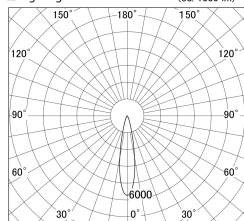

■ Lighting Distribution Curve (cd/1000 lm)