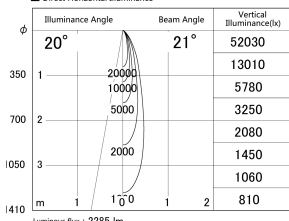

Item no. DD161-2020MB9035-FX-TL

Series Name: AMMA Φ80 series Lens type Fixed Antiglare (DD161-AG-FX)

■ Lighting Distribution Curve (cd/1000 lm)

Installation	Recessed mount
Type	AMMA Φ80 series Lens type Fixed Antiglare (DD161-AG-FX)
Fixture wattage	21W
Beam angle	21
Color Temp.	3500K
CRI	Ra>90
Luminous	2285 lm
Body	Die-cast aluminum alloy
Body finish	N/A
Trim finish	Black
Reflector finish	Mirror
IP Rate	IP20
Light source	COB module
Input Voltage	AC220~240V
Dimming Type	Non-Dimmable
Certificate	CE,CCC
Cut Hole	80mm