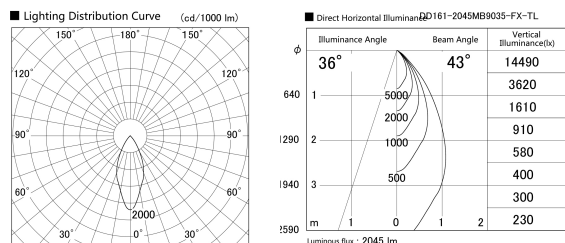

Item no. DD161-2045MB9035-FX-TL

Series Name: AMMA Φ 80 series Lens type Fixed Antiglare (DD161-AG-FX)

Installation	Recessed mount
Type	AMMA Φ 80 series Lens type Fixed Antiglare (DD161-AG-FX)
Fixture wattage	21W
Beam angle	43
Color Temp.	3500K
CRI	Ra>90
Luminous	2047 lm
Body	Die-cast aluminum alloy
Body finish	N/A
Trim finish	Black
Reflector finish	Mirror
IP Rate	IP20
Light source	COB module
Input Voltage	AC220~240V
Dimming Type	Non-Dimmable
Certificate	CE,CCC
Cut Hole	80mm