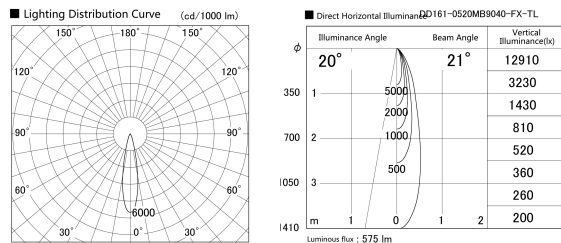

Item no. DD161-0520MB9040-FX-TL

Series Name: AMMA Φ80 series Lens type Fixed Antiglare (DD161-AG-FX)

Installation	Recessed mount
Type	AMMA Φ80 series Lens type Fixed Antiglare (DD161-AG-FX)
Fixture wattage	5W
Beam angle	21
Color Temp.	4000K
CRI	Ra>90
Luminous	573 lm
Body	Die-cast aluminum alloy
Body finish	N/A
Trim finish	Black
Reflector finish	Mirror
IP Rate	IP20
Light source	COB module
Input Voltage	AC220~240V
Dimming Type	Non-Dimmable
Certificate	CE,CCC
Cut Hole	80mm