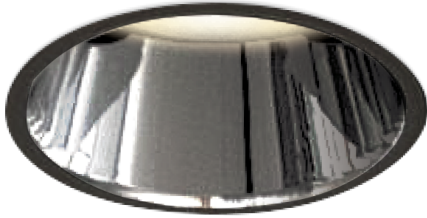

Item no. DD161-0520MB9040-FX-TL

Series Name: AMMA Φ80 series Lens type Fixed Antiglare (DD161-AG-FX)

Installation	Recessed mount
Type	AMMA Φ80 series Lens type Fixed Antiglare (DD161-AG-FX)
Fixture wattage	5W
Beam angle	21
Color Temp.	4000K
CRI	Ra>90
Luminous	573 lm
Body	Die-cast aluminum alloy
Body finish	N/A
Trim finish	Black
Reflector finish	Mirror
IP Rate	IP20
Light source	COB module
Input Voltage	AC220~240V
Dimming Type	Non-Dimmable
Certificate	CE,CCC
Cut Hole	80mm