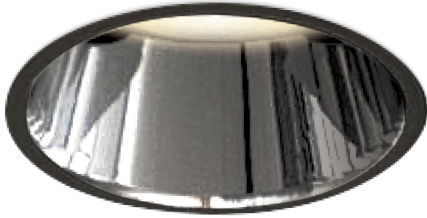

Item no. DD161-0525MB9040-FX-TL

Series Name: AMMA Φ80 series Lens type Fixed Antiglare (DD161-AG-FX)