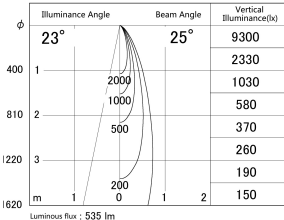

Item no. DD161-0525MB9040-FX-TL

Series Name: AMMA Φ80 series Lens type Fixed Antiglare (DD161-AG-FX)

■ Lighting Distribution Curve (cd/1000 lm)

Installation	Recessed mount
Type	AMMA Φ80 series Lens type Fixed Antiglare (DD161-AG-FX)
Fixture wattage	5W
Beam angle	25
Color Temp.	4000K
CRI	Ra>90
Luminous	533 lm
Body	Die-cast aluminum alloy
Body finish	N/A
Trim finish	Black
Reflector finish	Mirror
IP Rate	IP20
Light source	COB module
Input Voltage	AC220~240V
Dimming Type	Non-Dimmable
Certificate	CE,CCC
Cut Hole	80mm