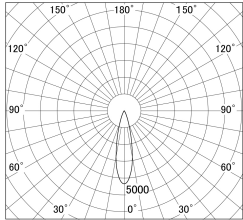

■ Lighting Distribution Curve (cd/1000 lm)