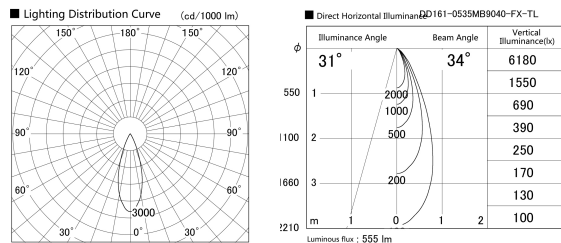

Item no. DD161-0535MB9040-FX-TL

Series Name: AMMA Φ80 series Lens type Fixed Antiglare (DD161-AG-FX)

Installation	Recessed mount
Type	AMMA Φ80 series Lens type Fixed Antiglare (DD161-AG-FX)
Fixture wattage	5W
Beam angle	34
Color Temp.	4000K
CRI	Ra>90
Luminous	555 lm
Body	Die-cast aluminum alloy
Body finish	N/A
Trim finish	Black
Reflector finish	Mirror
IP Rate	IP20
Light source	COB module
Input Voltage	AC220~240V
Dimming Type	Non-Dimmable
Certificate	CE,CCC
Cut Hole	80mm