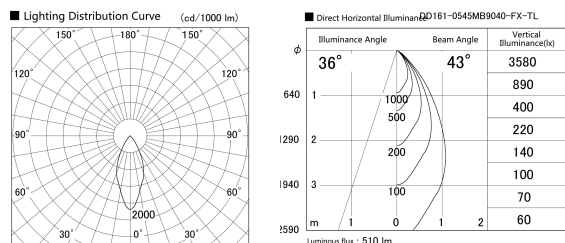

Item no. DD161-0545MB9040-FX-TL

Series Name: AMMA Φ80 series Lens type Fixed Antiglare (DD161-AG-FX)

Installation	Recessed mount
Type	AMMA Φ80 series Lens type Fixed Antiglare (DD161-AG-FX)
Fixture wattage	5W
Beam angle	43
Color Temp.	4000K
CRI	Ra>90
Luminous	509 lm
Body	Die-cast aluminum alloy
Body finish	N/A
Trim finish	Black
Reflector finish	Mirror
IP Rate	IP20
Light source	COB module
Input Voltage	AC220~240V
Dimming Type	Non-Dimmable
Certificate	CE,CCC
Cut Hole	80mm