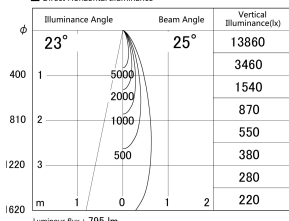

Item no. DD161-0825MB9040-FX-TL

Series Name: AMMA Φ80 series Lens type Fixed Antiglare (DD161-AG-FX)

■ Lighting Distribution Curve (cd/1000 lm)

Installation	Recessed mount
Type	AMMA Φ80 series Lens type Fixed Antiglare (DD161-AG-FX)
Fixture wattage	7.5W
Beam angle	25
Color Temp.	4000K
CRI	Ra>90
Luminous	794 lm
Body	Die-cast aluminum alloy
Body finish	N/A
Trim finish	Black
Reflector finish	Mirror
IP Rate	IP20
Light source	COB module
Input Voltage	AC220~240V
Dimming Type	Non-Dimmable
Certificate	CE,CCC
Cut Hole	80mm