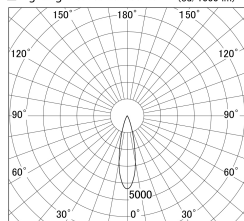

■ Lighting Distribution Curve (cd/1000 lm)