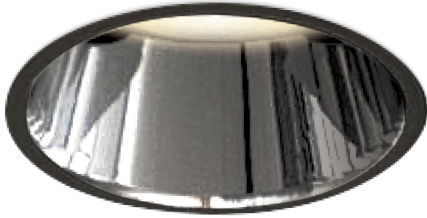

Item no. DD161-0835MB9040-FX-TL

Series Name: AMMA Φ80 series Lens type
Fixed Antiglare (DD161-AG-FX)

Installation	Recessed mount
Type	AMMA Φ80 series Lens type Fixed Antiglare (DD161-AG-FX)
Fixture wattage	7.5W
Beam angle	34
Color Temp.	4000K
CRI	Ra>90
Luminous	826 lm
Body	Die-cast aluminum alloy
Body finish	N/A
Trim finish	Black
Reflector finish	Mirror
IP Rate	IP20
Light source	COB module
Input Voltage	AC220~240V
Dimming Type	Non-Dimmable
Certificate	CE,CCC
Cut Hole	80mm