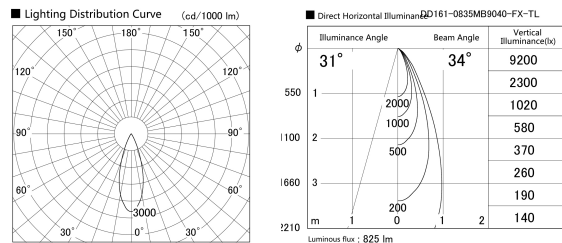

Item no. DD161-0835MB9040-FX-TL

Series Name: AMMA Φ80 series Lens type
Fixed Antiglare (DD161-AG-FX)

Installation	Recessed mount
Type	AMMA Φ80 series Lens type Fixed Antiglare (DD161-AG-FX)
Fixture wattage	7.5W
Beam angle	34
Color Temp.	4000K
CRI	Ra>90
Luminous	826 lm
Body	Die-cast aluminum alloy
Body finish	N/A
Trim finish	Black
Reflector finish	Mirror
IP Rate	IP20
Light source	COB module
Input Voltage	AC220~240V
Dimming Type	Non-Dimmable
Certificate	CE,CCC
Cut Hole	80mm