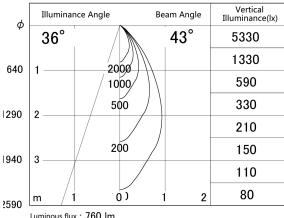

Item no. DD161-0845MB9040-FX-TL

Series Name: AMMA Φ80 series Lens type
Fixed Antiglare (DD161-AG-FX)

■ Lighting Distribution Curve (cd/1000 lm)

Installation	Recessed mount
Type	AMMA Φ80 series Lens type Fixed Antiglare (DD161-AG-FX)
Fixture wattage	7.5W
Beam angle	43
Color Temp.	4000K
CRI	Ra>90
Luminous	758 lm
Body	Die-cast aluminum alloy
Body finish	N/A
Trim finish	Black
Reflector finish	Mirror
IP Rate	IP20
Light source	COB module
Input Voltage	AC220~240V
Dimming Type	Non-Dimmable
Certificate	CE,CCC
Cut Hole	80mm