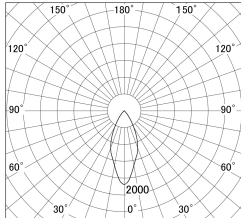

■ Lighting Distribution Curve (cd/1000 lm)