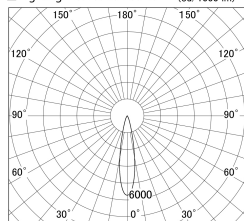

Installation	Recessed mount
Type	AMMA Φ80 series Lens type Fixed Antiglare (DD161-AG-FX)
Fixture wattage	10.5W
Beam angle	21
Color Temp.	4000K
CRI	Ra>90
Luminous	1204 lm
Body	Die-cast aluminum alloy
Body finish	N/A
Trim finish	Black
Reflector finish	Mirror
IP Rate	IP20
Light source	COB module
Input Voltage	AC220~240V
Dimming Type	Non-Dimmable
Certificate	CE,CCC
Cut Hole	80mm

■ Lighting Distribution Curve (cd/1000 lm)