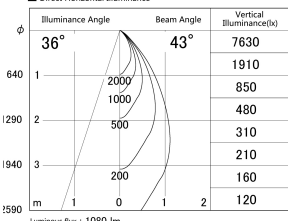

Item no. DD161-1045MB9040-FX-TL

Series Name: AMMA Φ80 series Lens type Fixed Antiglare (DD161-AG-FX)

■ Lighting Distribution Curve (cd/1000 lm)

Installation	Recessed mount
Type	AMMA Φ80 series Lens type Fixed Antiglare (DD161-AG-FX)
Fixture wattage	10.5W
Beam angle	43
Color Temp.	4000K
CRI	Ra>90
Luminous	1078 lm
Body	Die-cast aluminum alloy
Body finish	N/A
Trim finish	Black
Reflector finish	Mirror
IP Rate	IP20
Light source	COB module
Input Voltage	AC220~240V
Dimming Type	Non-Dimmable
Certificate	CE,CCC
Cut Hole	80mm