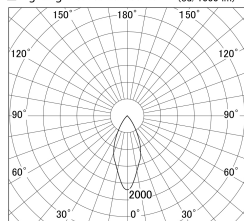

■ Lighting Distribution Curve (cd/1000 lm)