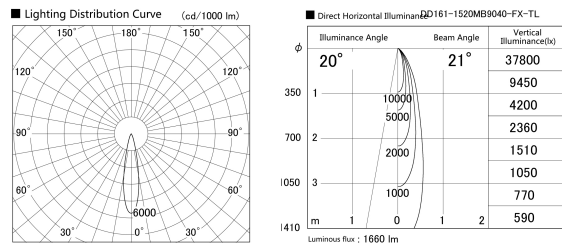

Item no. DD161-1520MB9040-FX-TL

Series Name: AMMA Φ80 series Lens type Fixed Antiglare (DD161-AG-FX)

Installation	Recessed mount
Type	AMMA Φ80 series Lens type Fixed Antiglare (DD161-AG-FX)
Fixture wattage	14W
Beam angle	21
Color Temp.	4000K
CRI	Ra>90
Luminous	1660 lm
Body	Die-cast aluminum alloy
Body finish	N/A
Trim finish	Black
Reflector finish	Mirror
IP Rate	IP20
Light source	COB module
Input Voltage	AC220~240V
Dimming Type	Non-Dimmable
Certificate	CE,CCC
Cut Hole	80mm