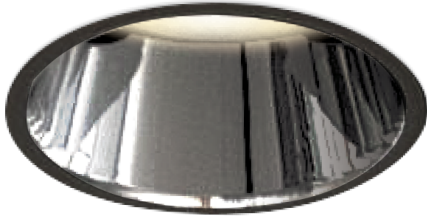

Item no. DD161-1520MB9040-FX-TL

Series Name: AMMA Φ80 series Lens type Fixed Antiglare (DD161-AG-FX)

Installation	Recessed mount
Type	AMMA Φ80 series Lens type Fixed Antiglare (DD161-AG-FX)
Fixture wattage	14W
Beam angle	21
Color Temp.	4000K
CRI	Ra>90
Luminous	1660 lm
Body	Die-cast aluminum alloy
Body finish	N/A
Trim finish	Black
Reflector finish	Mirror
IP Rate	IP20
Light source	COB module
Input Voltage	AC220~240V
Dimming Type	Non-Dimmable
Certificate	CE,CCC
Cut Hole	80mm