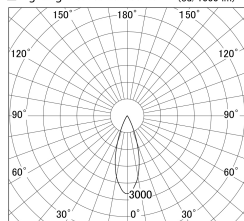

■ Lighting Distribution Curve (cd/1000 lm)