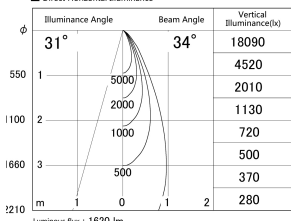

Item no. DD161-1535MB9040-FX-TL

Series Name: AMMA Φ80 series Lens type Fixed Antiglare (DD161-AG-FX)

■ Lighting Distribution Curve (cd/1000 lm)

Installation	Recessed mount
Type	AMMA Φ80 series Lens type Fixed Antiglare (DD161-AG-FX)
Fixture wattage	14W
Beam angle	34
Color Temp.	4000K
CRI	Ra>90
Luminous	1620 lm
Body	Die-cast aluminum alloy
Body finish	N/A
Trim finish	Black
Reflector finish	Mirror
IP Rate	IP20
Light source	COB module
Input Voltage	AC220~240V
Dimming Type	Non-Dimmable
Certificate	CE,CCC
Cut Hole	80mm