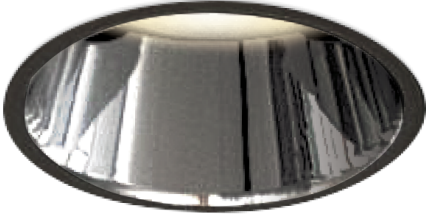

Item no. DD161-1545MB9040-FX-TL

Series Name: AMMA Φ80 series Lens type Fixed Antiglare (DD161-AG-FX)