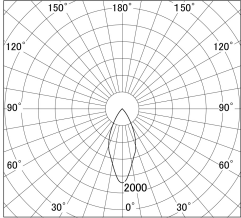

■ Lighting Distribution Curve (cd/1000 lm)