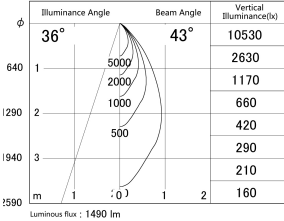

Item no. DD161-1545MB9040-FX-TL

Series Name: AMMA Φ80 series Lens type Fixed Antiglare (DD161-AG-FX)

■ Lighting Distribution Curve (cd/1000 lm)

Installation	Recessed mount
Type	AMMA Φ80 series Lens type Fixed Antiglare (DD161-AG-FX)
Fixture wattage	14W
Beam angle	43
Color Temp.	4000K
CRI	Ra>90
Luminous	1488 lm
Body	Die-cast aluminum alloy
Body finish	N/A
Trim finish	Black
Reflector finish	Mirror
IP Rate	IP20
Light source	COB module
Input Voltage	AC220~240V
Dimming Type	Non-Dimmable
Certificate	CE,CCC
Cut Hole	80mm